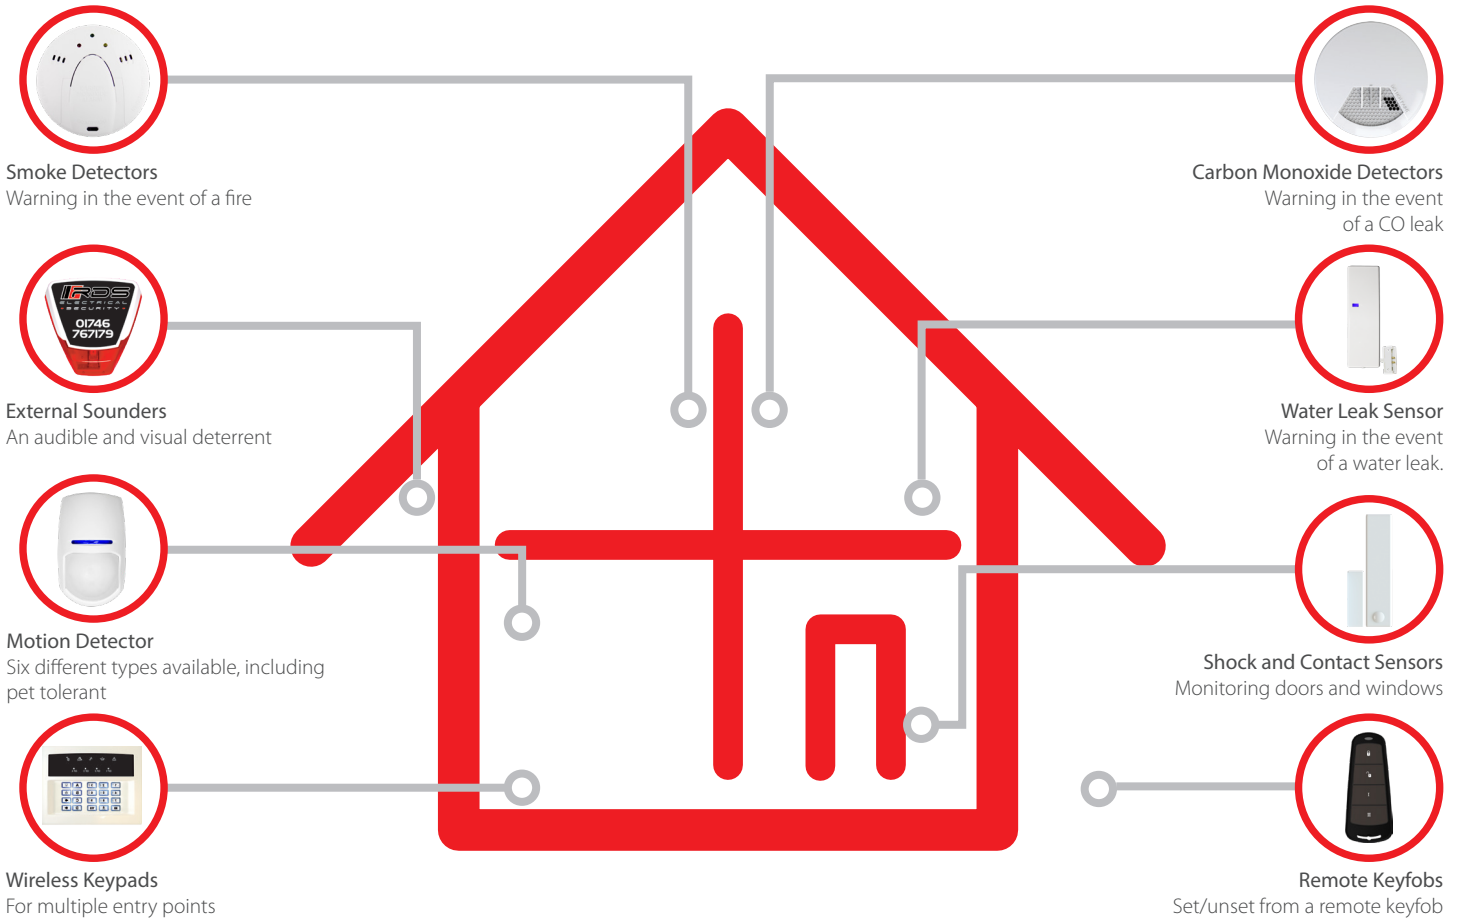

Wireless Peripherals Available for Your Home

Contact us today to find out more about
securing your home & your family